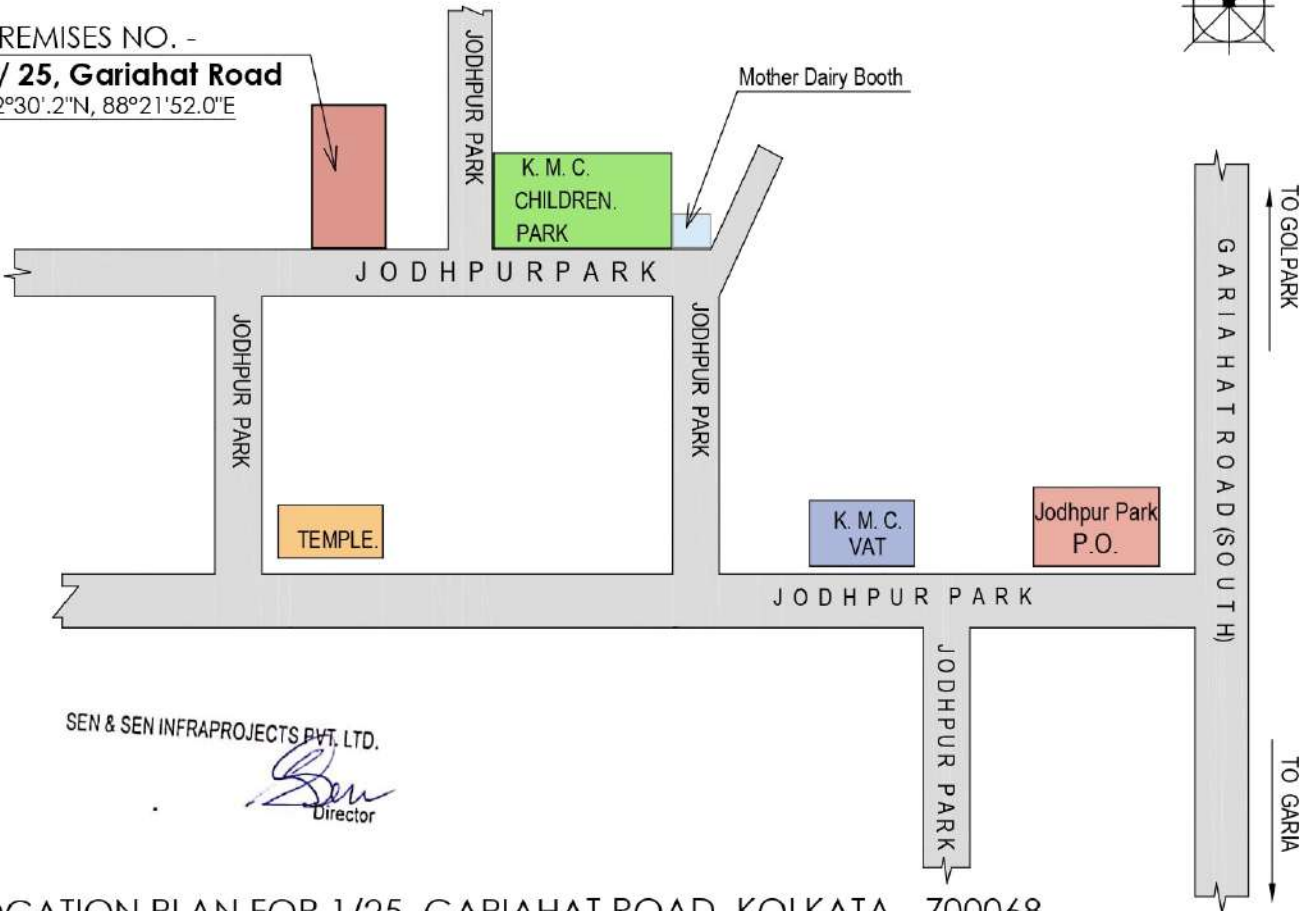

PREMISES NO. -  
**1/ 25, Gariahat Road**  
22°30'.2"N, 88°21'52.0"E

SEN & SEN INFRAPROJECTS PVT. LTD.  
*Sen*  
Director

**LOCATION PLAN FOR 1/25, GARIAHAT ROAD, KOLKATA - 700068**  
Lat. : 22°30'.2"N, Long. 88°21'52.0"E